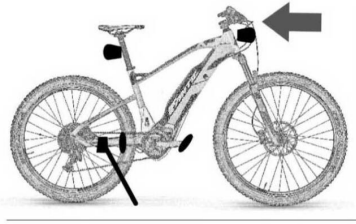

#	Code	Description	Specification	UM	Qty
1	B-FVU66-MB09000035	SIDE STAND		pz	1
2	B0900089005	USER MANUAL XF2 FAT LIV MY21		pz	1
3	B-MP097-MB09000015			pz	1
4	B1100003005	SCREW		pz	3
5	B1200001020	BASH GUARD		pz	1
6	B0900006005	CATADIOTTRO-RUOTA-GIALLO		pz	4
7	B0900098005	LIBRETTO-AVVERTENZE-E-BIKE-21-INTERNAZ		pz	1
8	B+LIVU7-MB09000015	REAR LUGGAGE RACK		pz	1
9	B1200029005	ELASTICO-PORTAPACCHI-LIVING		pz	1
10	B-FVU66-MB09000135	SCREW		pz	2
11	B-FVU66-MB03000155	COLLAR SCREW 5X12 STAINLESS STEEL		pz	2
12	B0900020005	DISC		pz	1