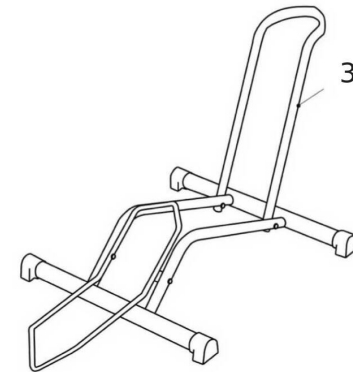

#	Code	Description	Specification	UM	Qty
1	B-FVU66-MB09000035	SIDE STAND		pz	1
2	B0900089005	USER MANUAL XF2 FAT LIV MY21		pz	1
3	B-MP097-MB09000015			pz	1
4	B1100003005	SCREW		pz	3
5	B1200001020	BASH GUARD		pz	1
6	B0900006005	CATADIOTTRO-RUOTA-GIALLO		pz	4
7	B0900098005	LIBRETTO-AVVERTENZE-E-BIKE-21-INTERNAZ		pz	1
8	B+LIVU7-MB09000015	REAR LUGGAGE RACK		pz	1
9	B1200029005	ELASTICO-PORTAPACCHI-LIVING		pz	1
10	B-FVU66-MB09000135	SCREW		pz	2
11	B-FVU66-MB03000155	COLLAR SCREW 5X12 STAINLESS STEEL		pz	2
12	B0900020005	DISC		pz	1