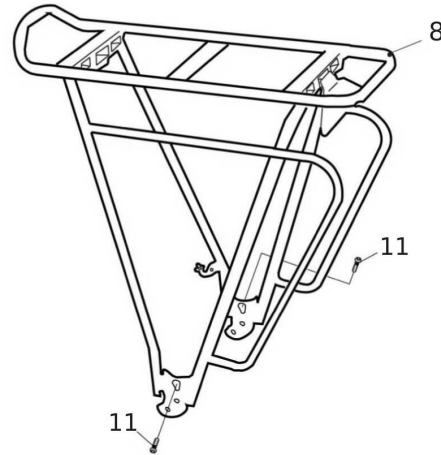

#	Code	Description	Specification	UM	Qty
1	B-FVU66-MB09000035	SIDE STAND		pz	1
2	B0900089005	USER MANUAL XF2 FAT LIV MY21		pz	1
3	B-MP097-MB09000015			pz	1
4	B1100003005	SCREW		pz	3
5	B1200001020	BASH GUARD		pz	1
6	B0900006005	CATADIOTTRO-RUOTA-GIALLO		pz	4
7	B0900098005	LIBRETTO-AVVERTENZE-E-BIKE-21-INTERNAZ		pz	1
8	B+LIVU7-MB09000015	REAR LUGGAGE RACK		pz	1
9	B1200029005	ELASTICO-PORTAPACCHI-LIVING		pz	1
10	B-FVU66-MB09000135	SCREW		pz	2
11	B-FVU66-MB03000155	COLLAR SCREW 5X12 STAINLESS STEEL		pz	2
12	B0900020005	DISC		pz	1