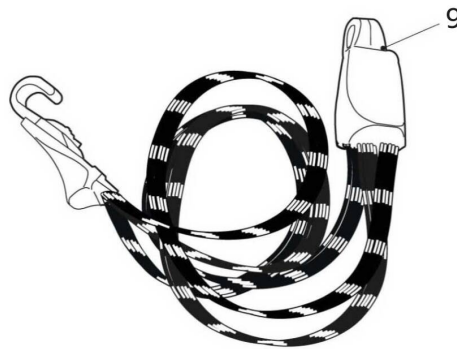

#	Code	Description	Specification	UM	Qty
1	B-FVU66-MB09000035	SIDE STAND		pz	1
2	B0900089005	USER MANUAL XF2 FAT LIV MY21		pz	1
3	B-MP097-MB09000015			pz	1
4	B1100003005	SCREW		pz	3
5	B1200001020	BASH GUARD		pz	1
6	B0900006005	CATADIOTTRO-RUOTA-GIALLO		pz	4
7	B0900098005	LIBRETTO-AVVERTENZE-E-BIKE-21-INTERNAZ		pz	1
8	B+LIVU7-MB09000015	REAR LUGGAGE RACK		pz	1
9	B1200029005	ELASTICO-PORTAPACCHI-LIVING		pz	1
10	B-FVU66-MB09000135	SCREW		pz	2
11	B-FVU66-MB03000155	COLLAR SCREW 5X12 STAINLESS STEEL		pz	2
12	B0900020005	DISC		pz	1