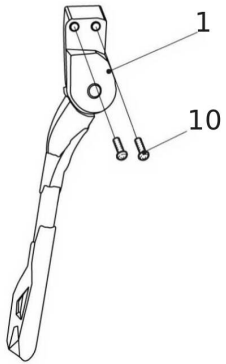

#	Code	Description	Specification	UM	Qty
1	B-FVU66-MB09000035	SIDE STAND		pz	1
2	B0900089005	USER MANUAL XF2 FAT LIV MY21		pz	1
3	B-MP097-MB09000015			pz	1
4	B1100003005	SCREW		pz	3
5	B1200001020	BASH GUARD		pz	1
6	B0900006005	CATADIOTTRO-RUOTA-GIALLO		pz	4
7	B0900098005	LIBRETTO-AVVERTENZE-E-BIKE-21-INTERNAZ		pz	1
8	B+LIVU7-MB09000015	REAR LUGGAGE RACK		pz	1
9	B1200029005	ELASTICO-PORTAPACCHI-LIVING		pz	1
10	B-FVU66-MB09000135	SCREW		pz	2
11	B-FVU66-MB03000155	COLLAR SCREW 5X12 STAINLESS STEEL		pz	2
12	B0900020005	DISC		pz	1