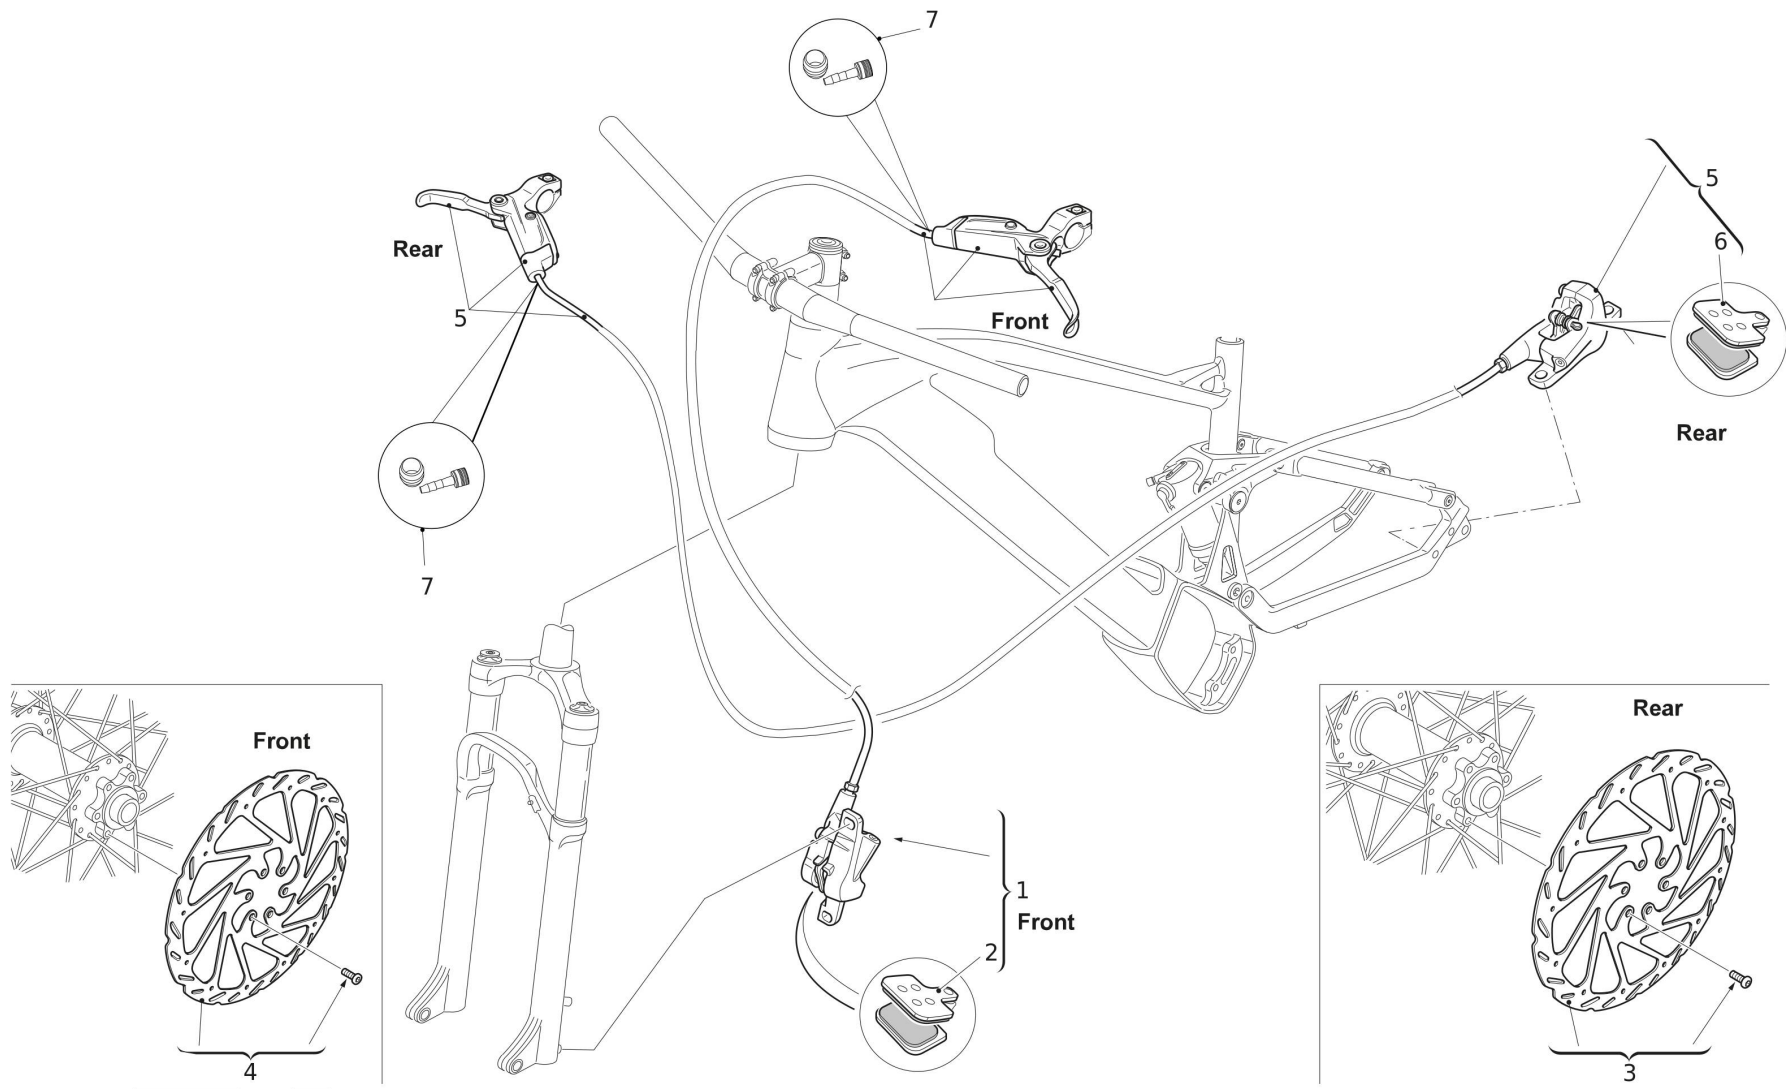

#	Code	Description	Specification	UM	Qty
1	B0800086005	BRAKE DISC LEVEL L/F 20P 850		pz	1
2	B-FVU66-MB08000095			pz	1
3	B-FVU66-MB08000085	BRAKE DISC 180MM CLEANSWEEP		pz	1
4	B-FVU66-MB08000085	BRAKE DISC 180MM CLEANSWEEP		pz	1
5	B-FP197-MB08000025	REAR BRAKE LEVEL 20P 1800MM		pz	1
6	B-FVU66-MB08000095			pz	1
7	B+FEN97-MB08000035			pz	1