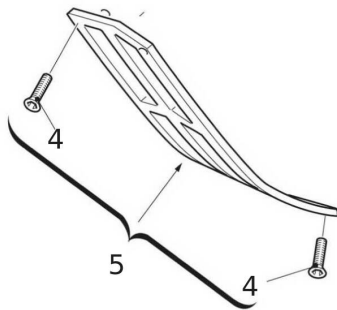

#	Code	Description	Specification	UM	Qty
1	B-FVU66-MB09000035	SIDE STAND		pz	1
2	B0900089005	USER MANUAL XF2 FAT LIV MY21		pz	1
3	B-MP097-MB09000015			pz	1
4	B1100003005	SCREW		pz	3
5	B1200001020	BASH GUARD		pz	1
6	B0900006005	CATADIOTTRO-RUOTA-GIALLO		pz	4
7	B0900098005	LIBRETTO-AVVERTENZE-E-BIKE-21-INTERNAZ		pz	1
8	B+LIVU7-MB09000015	REAR LUGGAGE RACK		pz	1
9	B1200029005	ELASTICO-PORTAPACCHI-LIVING		pz	1
10	B-FVU66-MB09000135	SCREW		pz	2
11	B-FVU66-MB03000155	COLLAR SCREW 5X12 STAINLESS STEEL		pz	2
12	B0900020005	DISC		pz	1